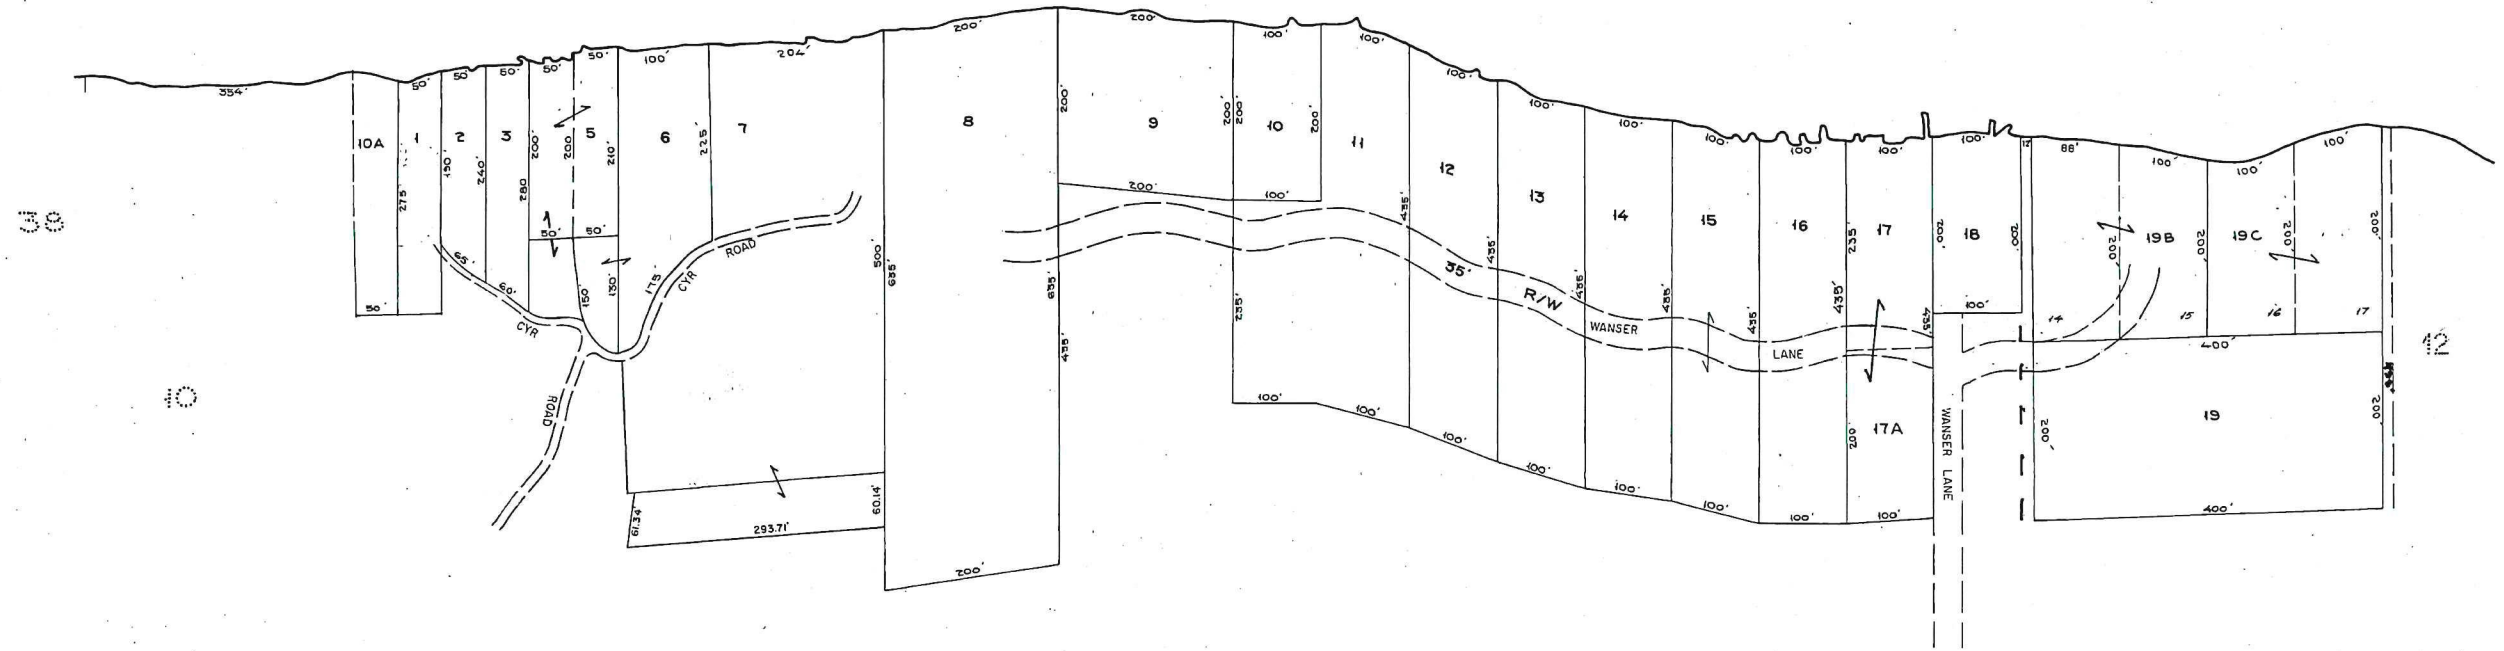

GREAT POND

LEGEND
PARCEL NUMBERS 1
ADJACENT MAPS 2
MATCH LINE

10

APR 01 2019
PROPERTY MAP
TOWN OF BELGRADE
KENNEBEC COUNTY, MAINE
PREPARED BY
JAMES W. SEWALL COMPANY OLD TOWN, MAINE
SCALE 1 INCH = 100 ± FEET