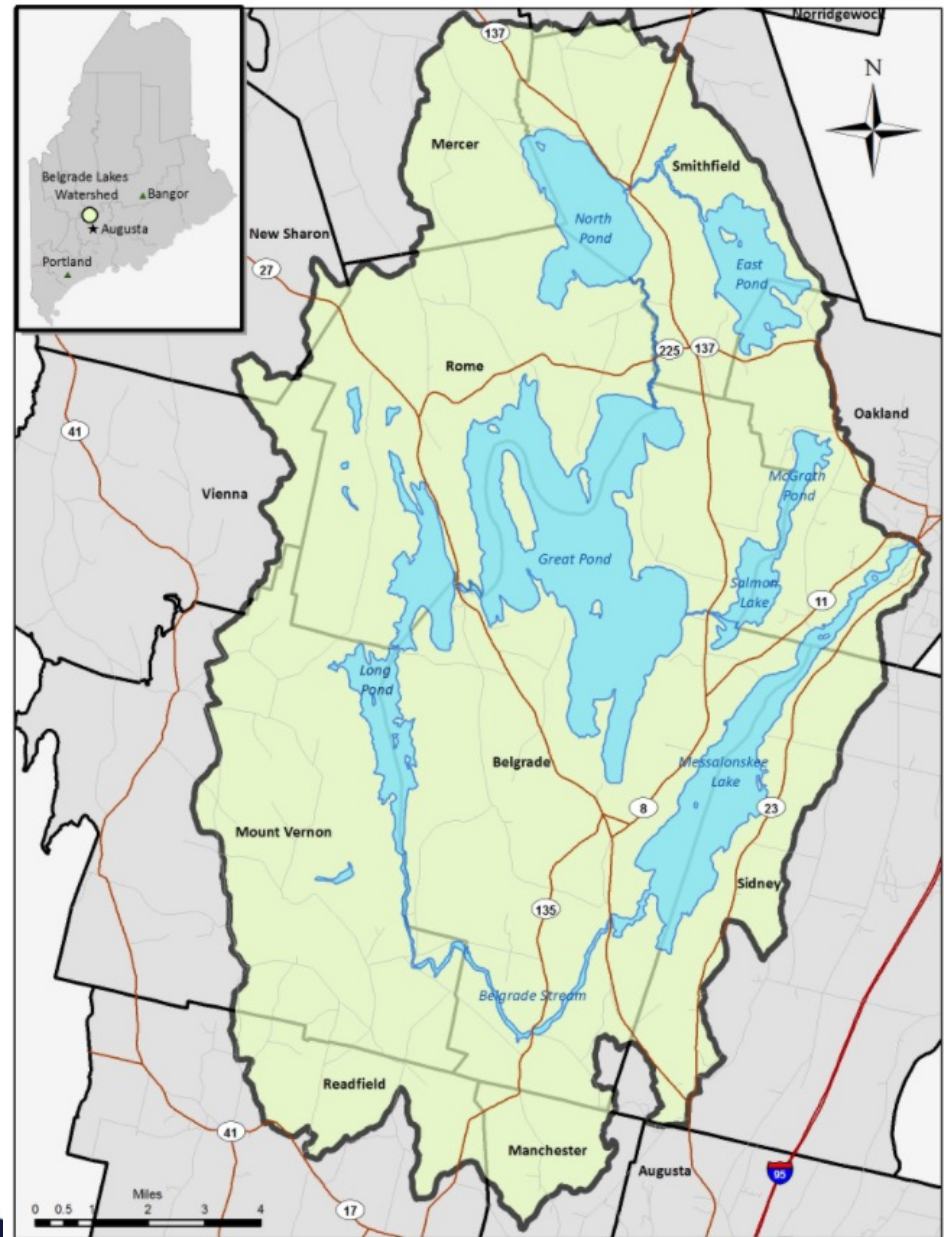

It all flows
downstream

Protecting the
water quality of the
Belgrade Lakes
(with a case study
for Long Pond)

*Public Meeting
March 10, 2022*

6:30 pm

Visit www.7lakesalliance.org for
Zoom information

Come learn about the state of the lakes and
provide feedback!